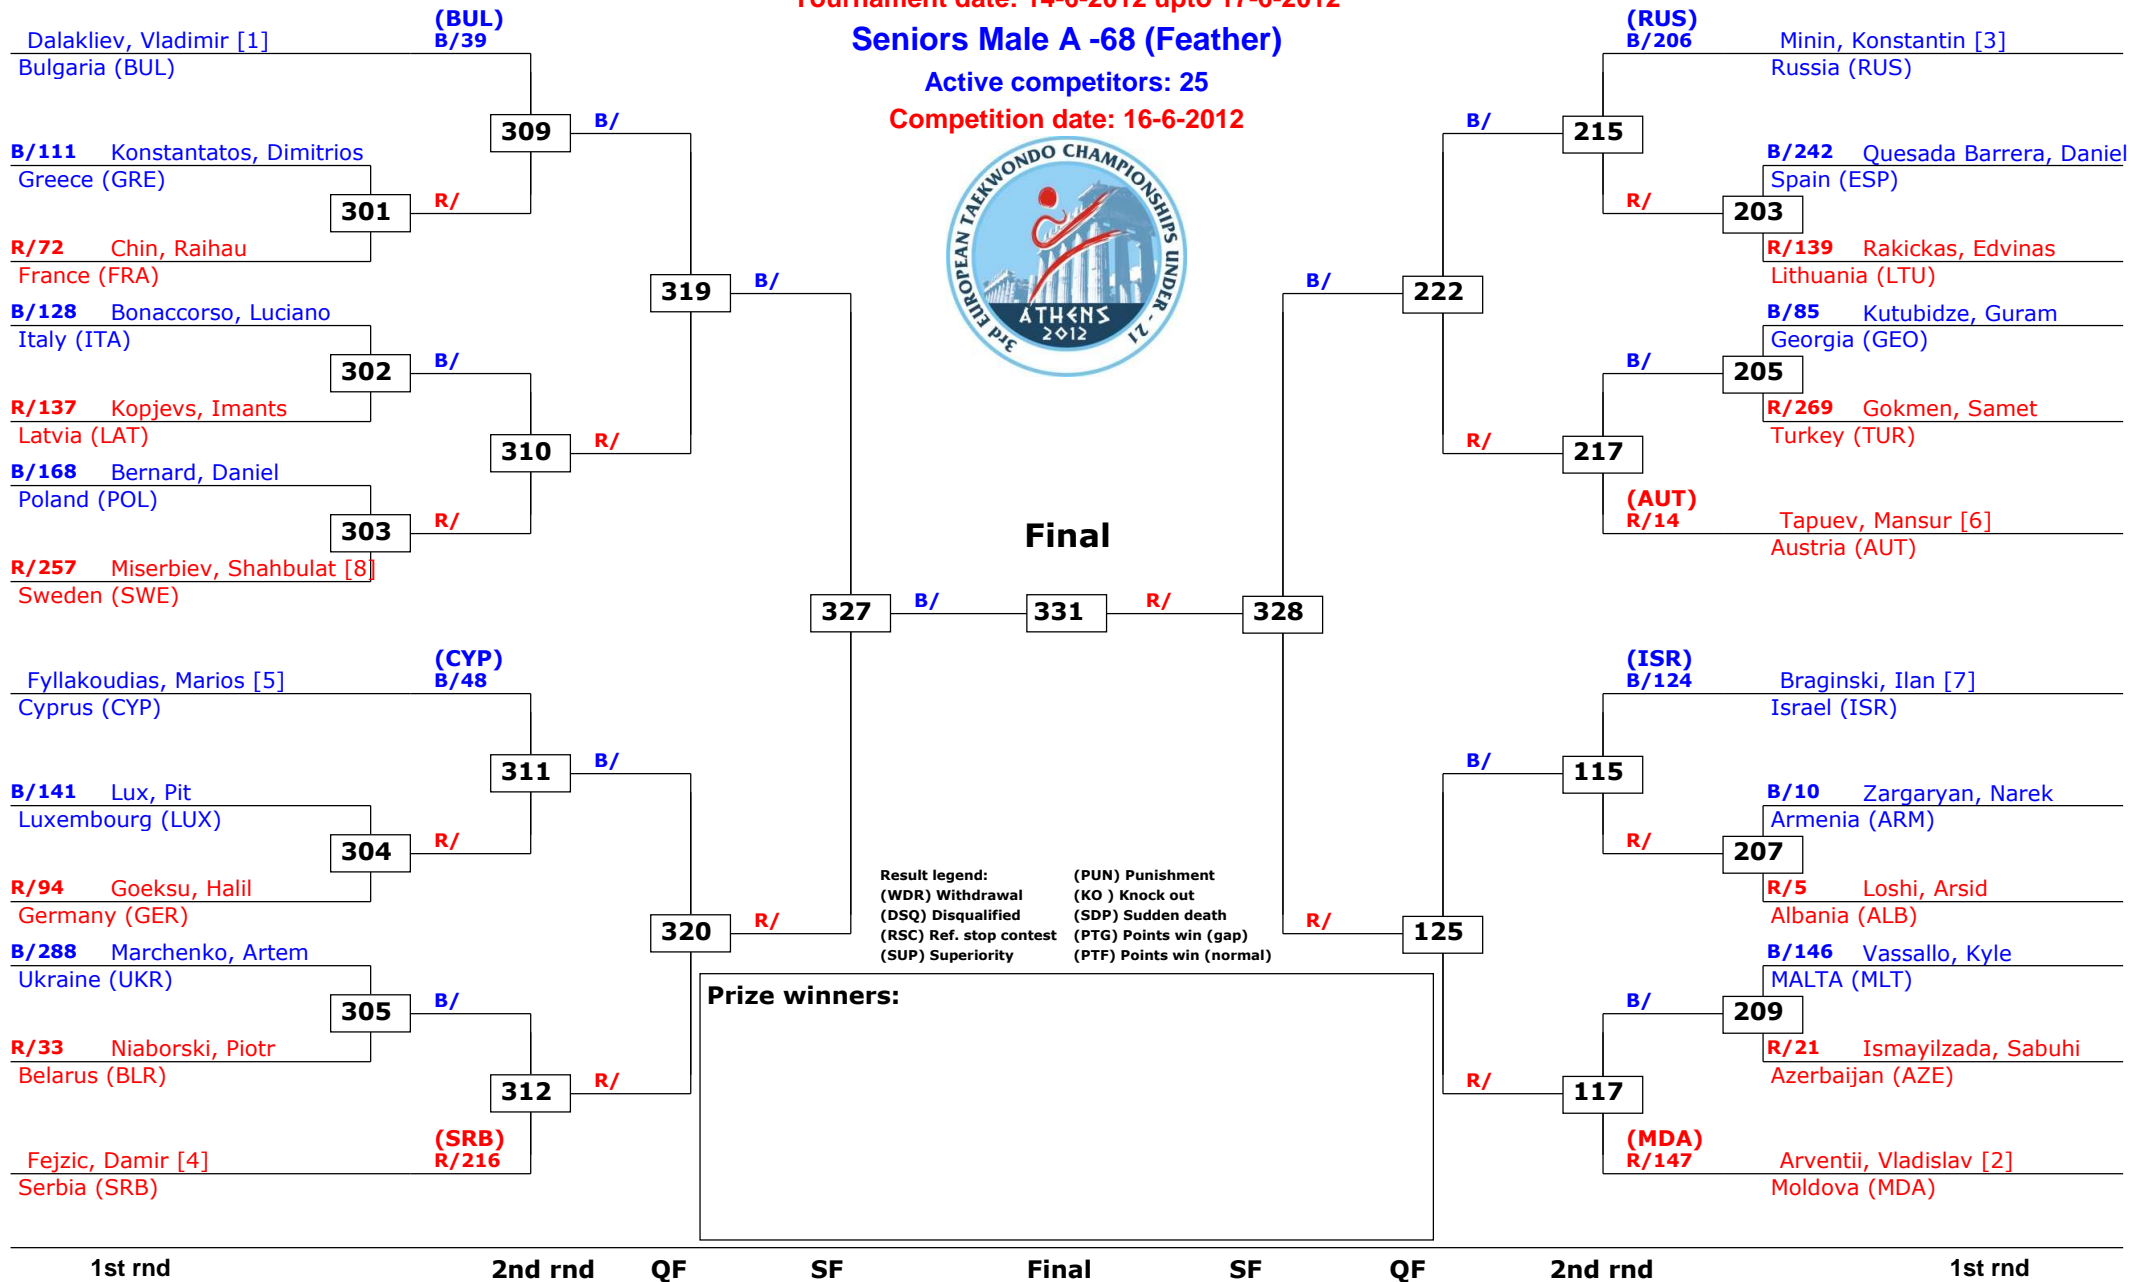

# European Championships Seniors sub 21

Athens, Greece

Tournament date: 14-6-2012 upto 17-6-2012

Seniors Male A -68 (Feather)

Active competitors: 25

Competition date: 16-6-2012