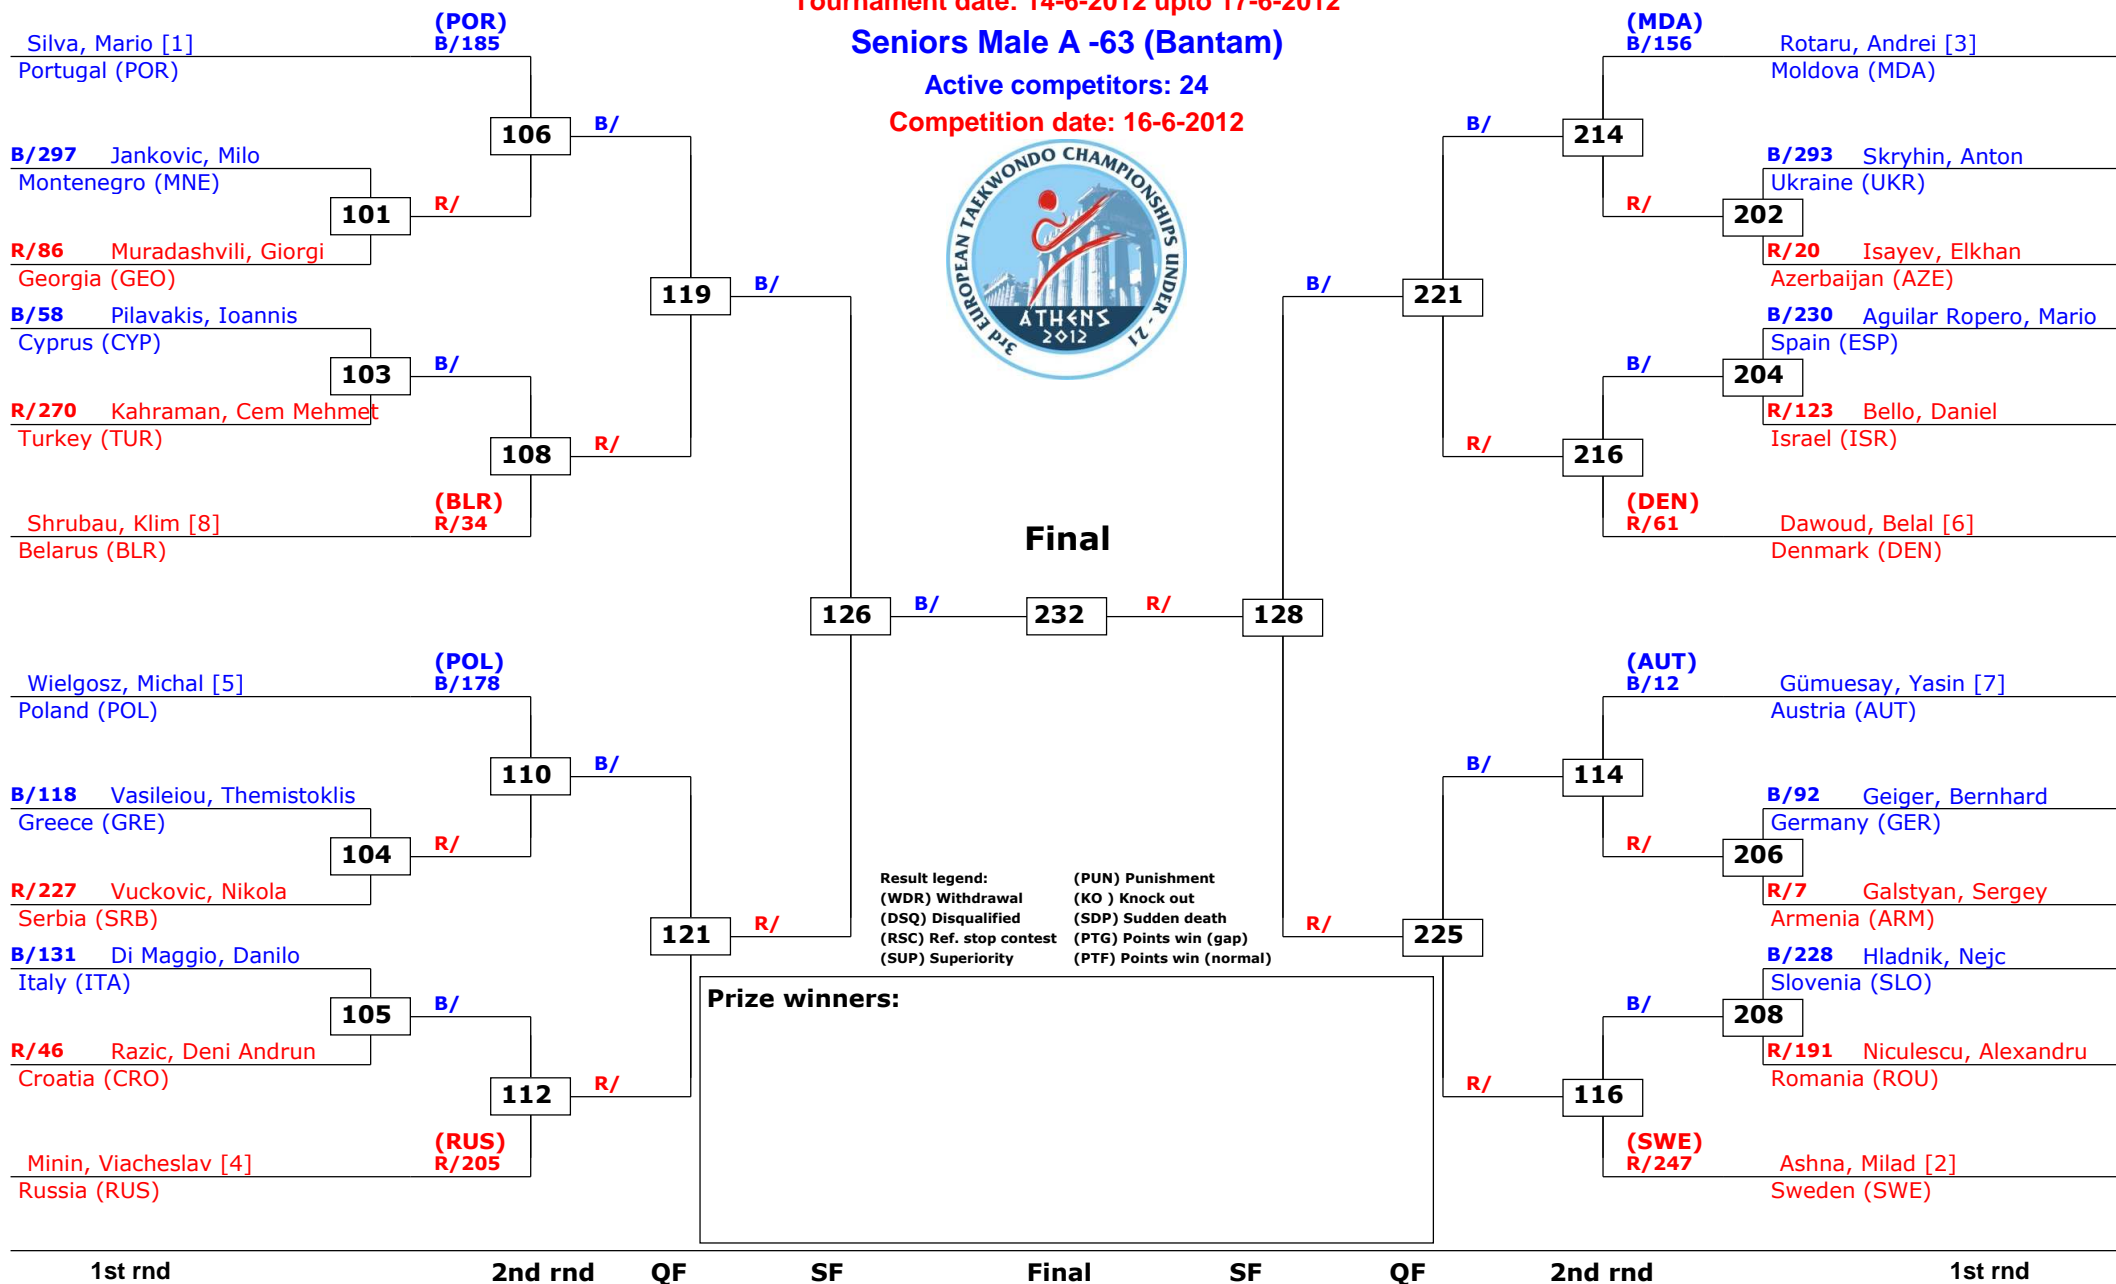

## Seniors Male A -63 (Bantam)

Active competitors: 24

Competition date: 16-6-2012