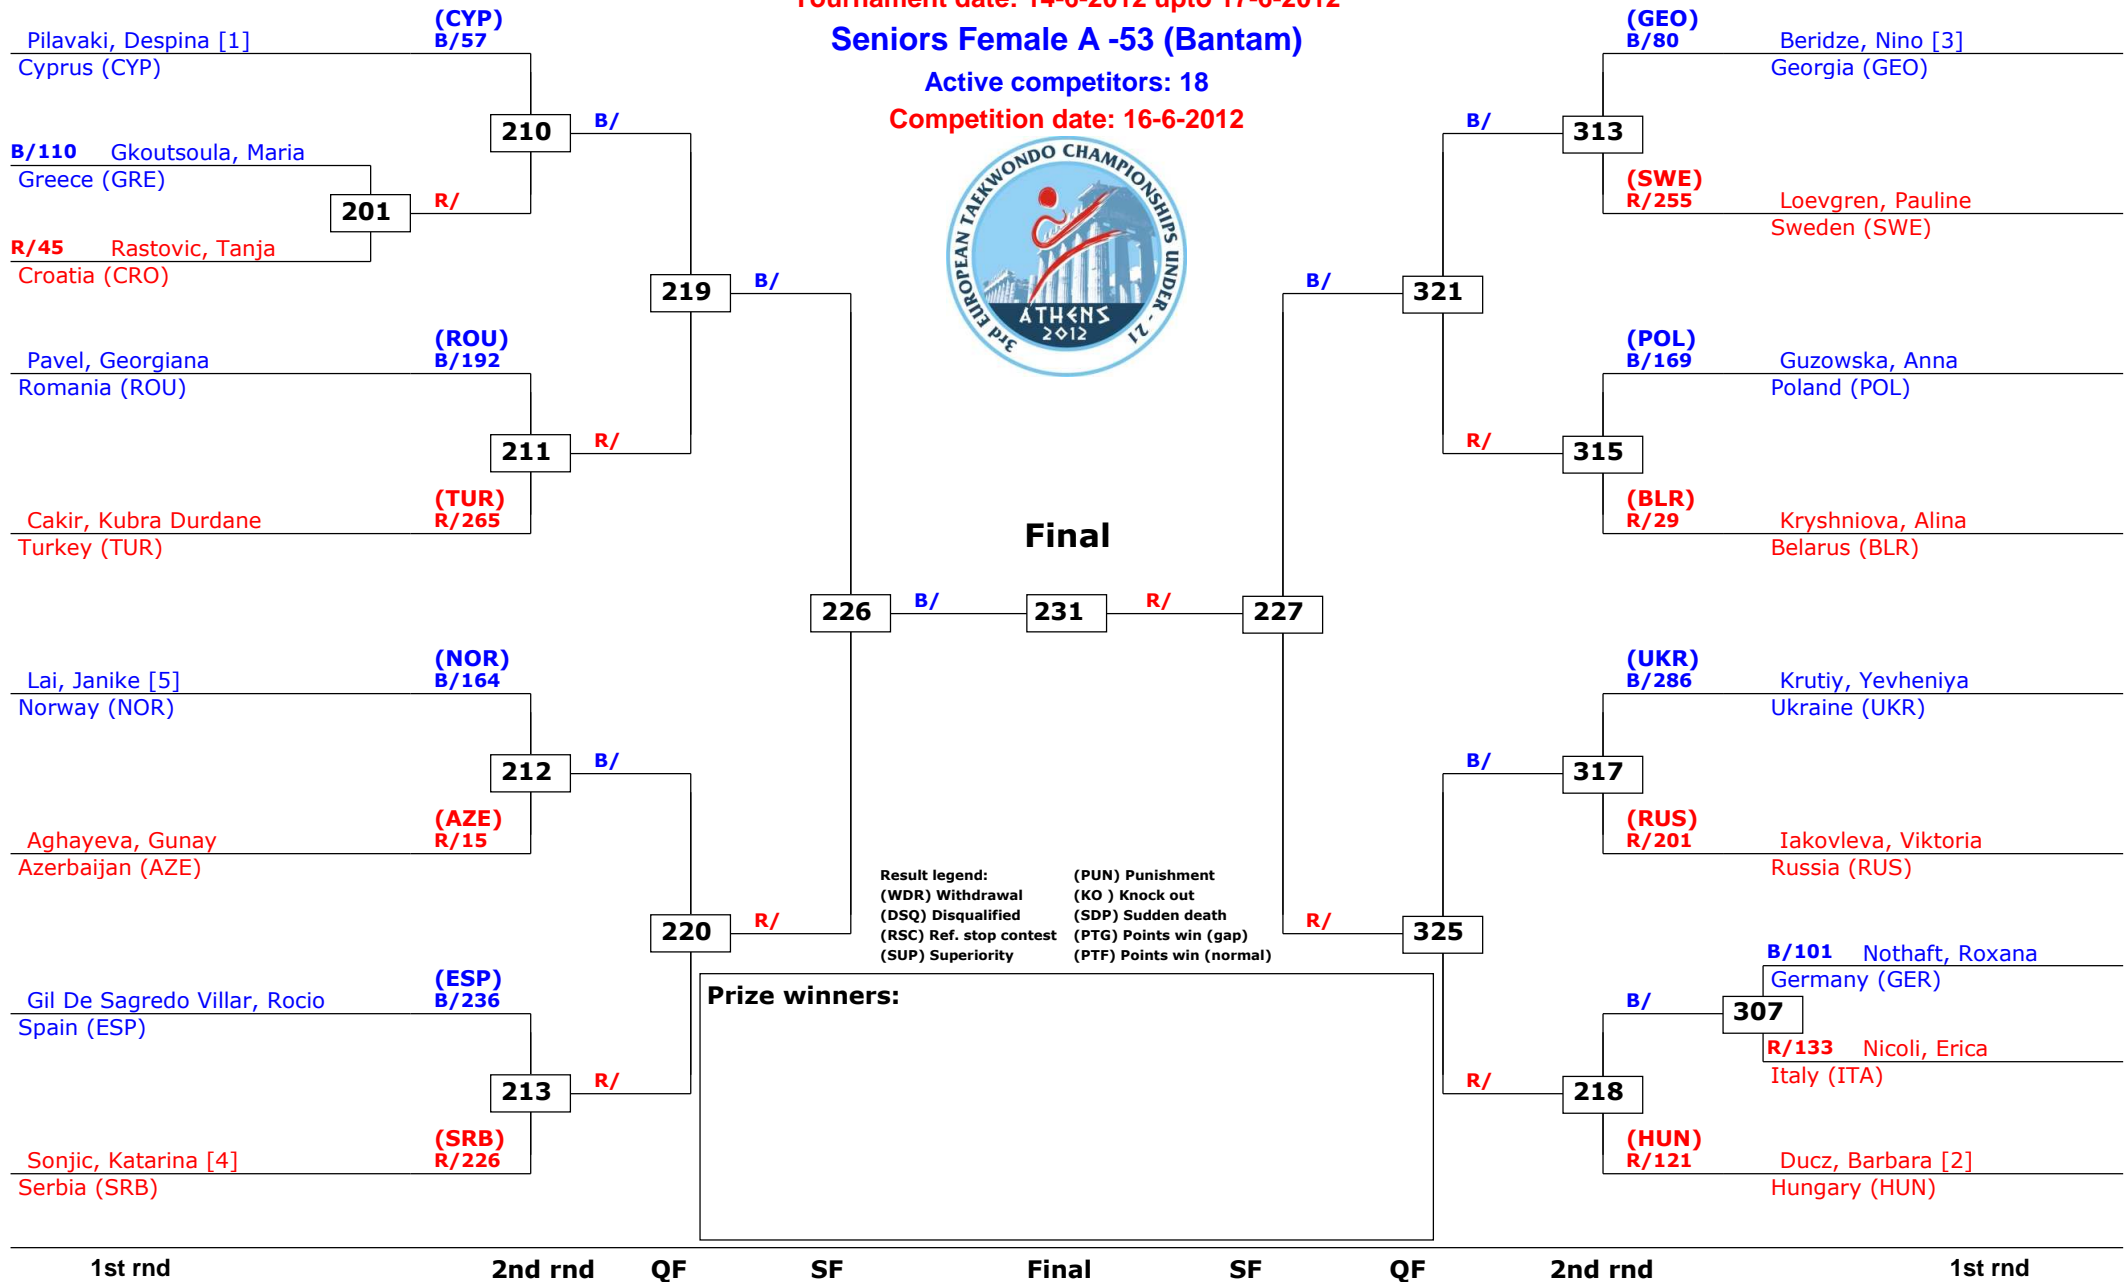

# European Championships Seniors sub 21

Athens, Greece

Tournament date: 14-6-2012 upto 17-6-2012

## Seniors Female A -53 (Bantam)

Active competitors: 18

Competition date: 16-6-2012

## Seniors Female A -57 (Feather)

Active competitors: 19

Competition date: 16-6-2012